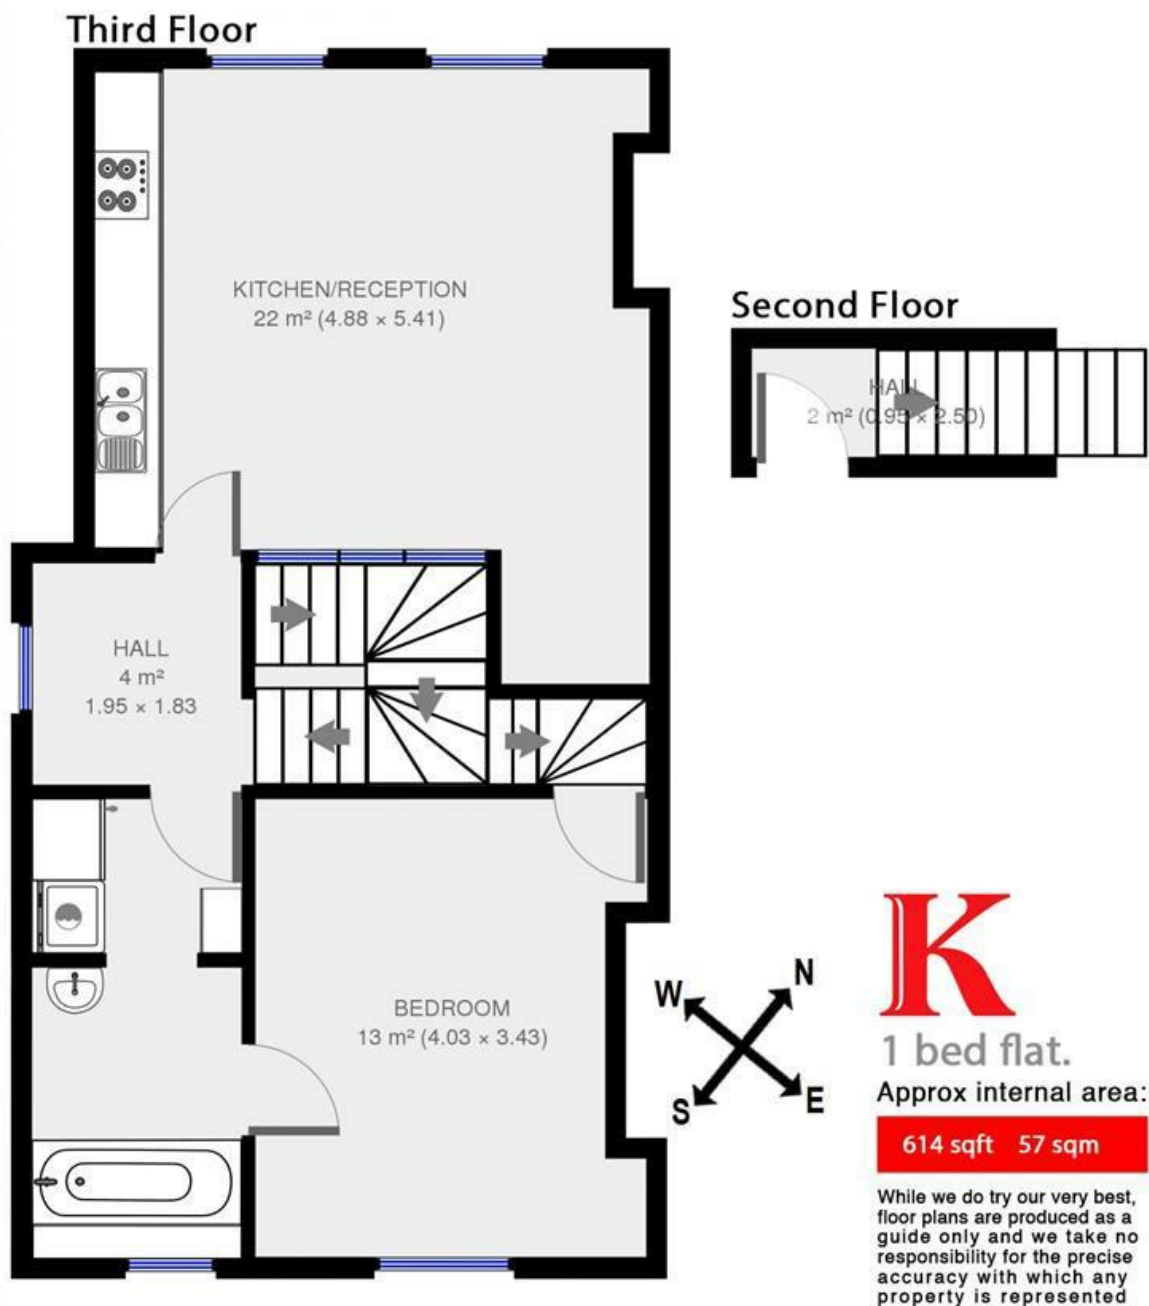

Clapham Common South Side