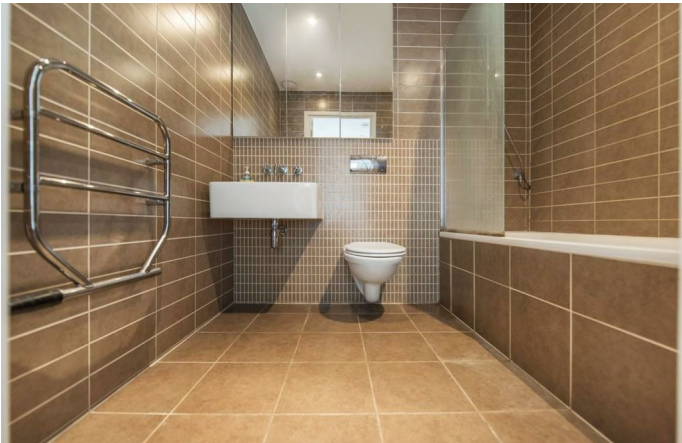

Modo Building, Clement Avenue, SW4

1 bedroom flat to let

£450 Per Week

Furnished

Property Details

A stylish, sleek one double bedroom flat located in the heart of Clapham. The flat comprises a large double bedroom with ample storage a large open plan reception kitchen area with space for a dining space. The kitchen is modern and is full of an integrated appliance. The bathroom is large and stylish and there is further storage in the hallway. The entrance is on a quiet side road and all the amenities of Clapham are quite literally on your doorstep, including Clapham Common, Clapham North, and Clapham High Street stations.

Features

- New build
- Central location
- Bright and airy throughout
- Close to transport links
- 1 Bedroom
- 1 Bathroom

Council tax band C EPC rating B (82)

Modo Building, Clement Avenue, SW4

1 bed flat.