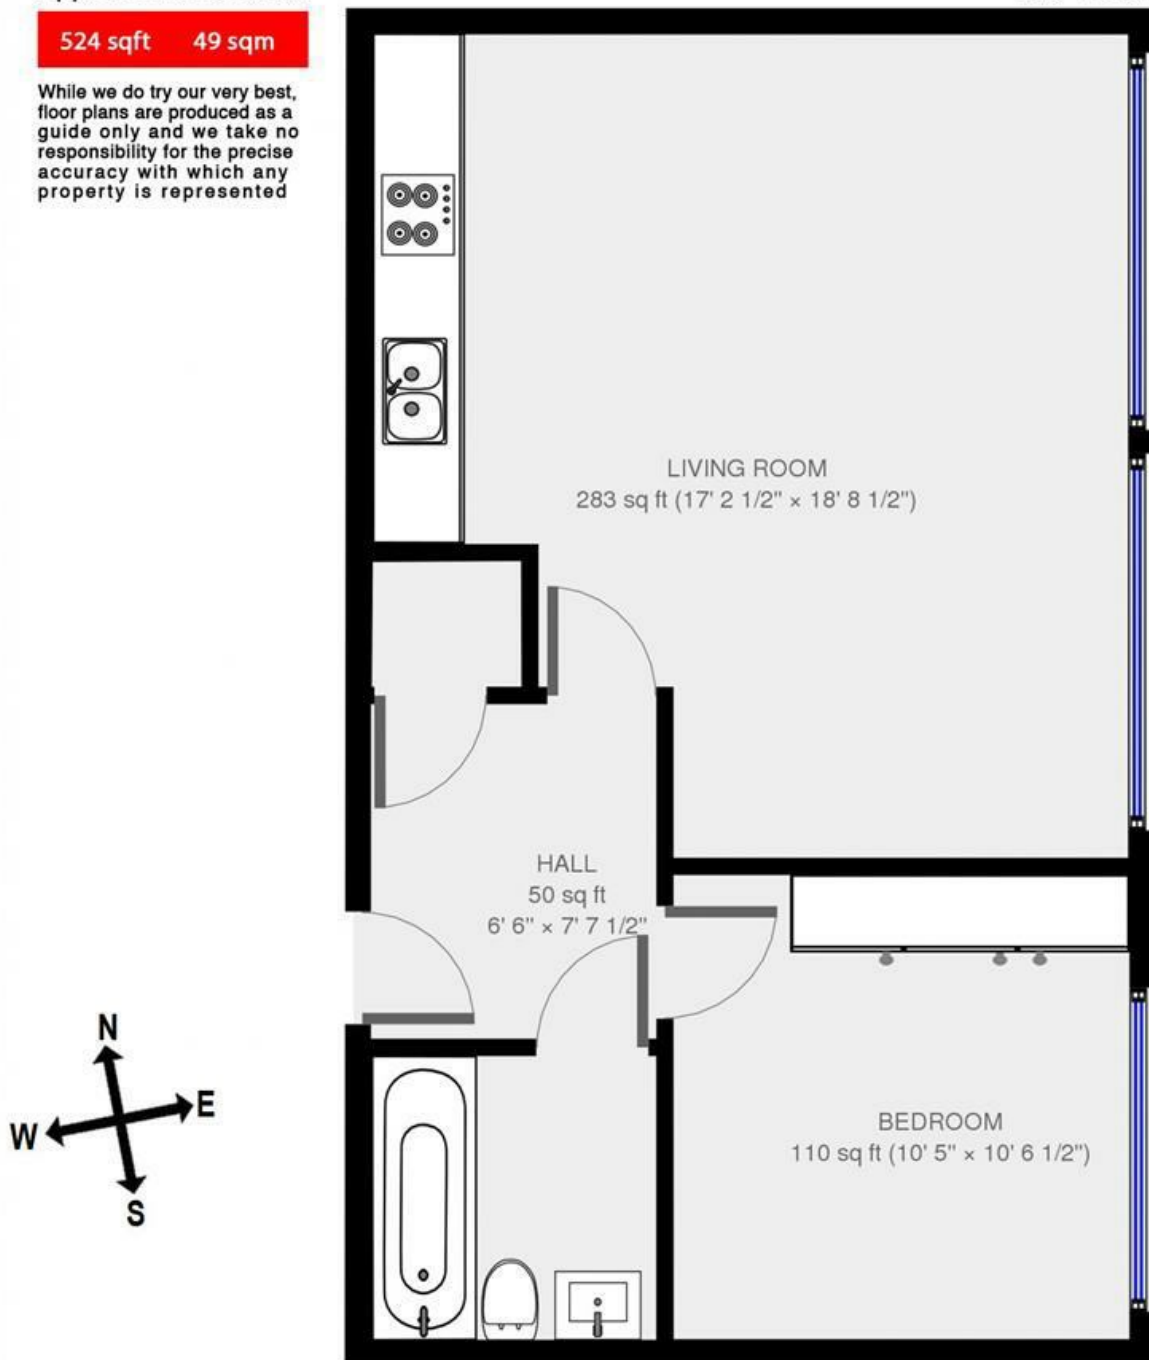

Modo Building, Clement Avenue, SW4

1 bed flat.

Approx internal area:

524 sqft 49 sqm

While we do try our very best, floor plans are produced as a guide only and we take no responsibility for the precise accuracy with which any property is represented

3rd Floor

Clapham High Street